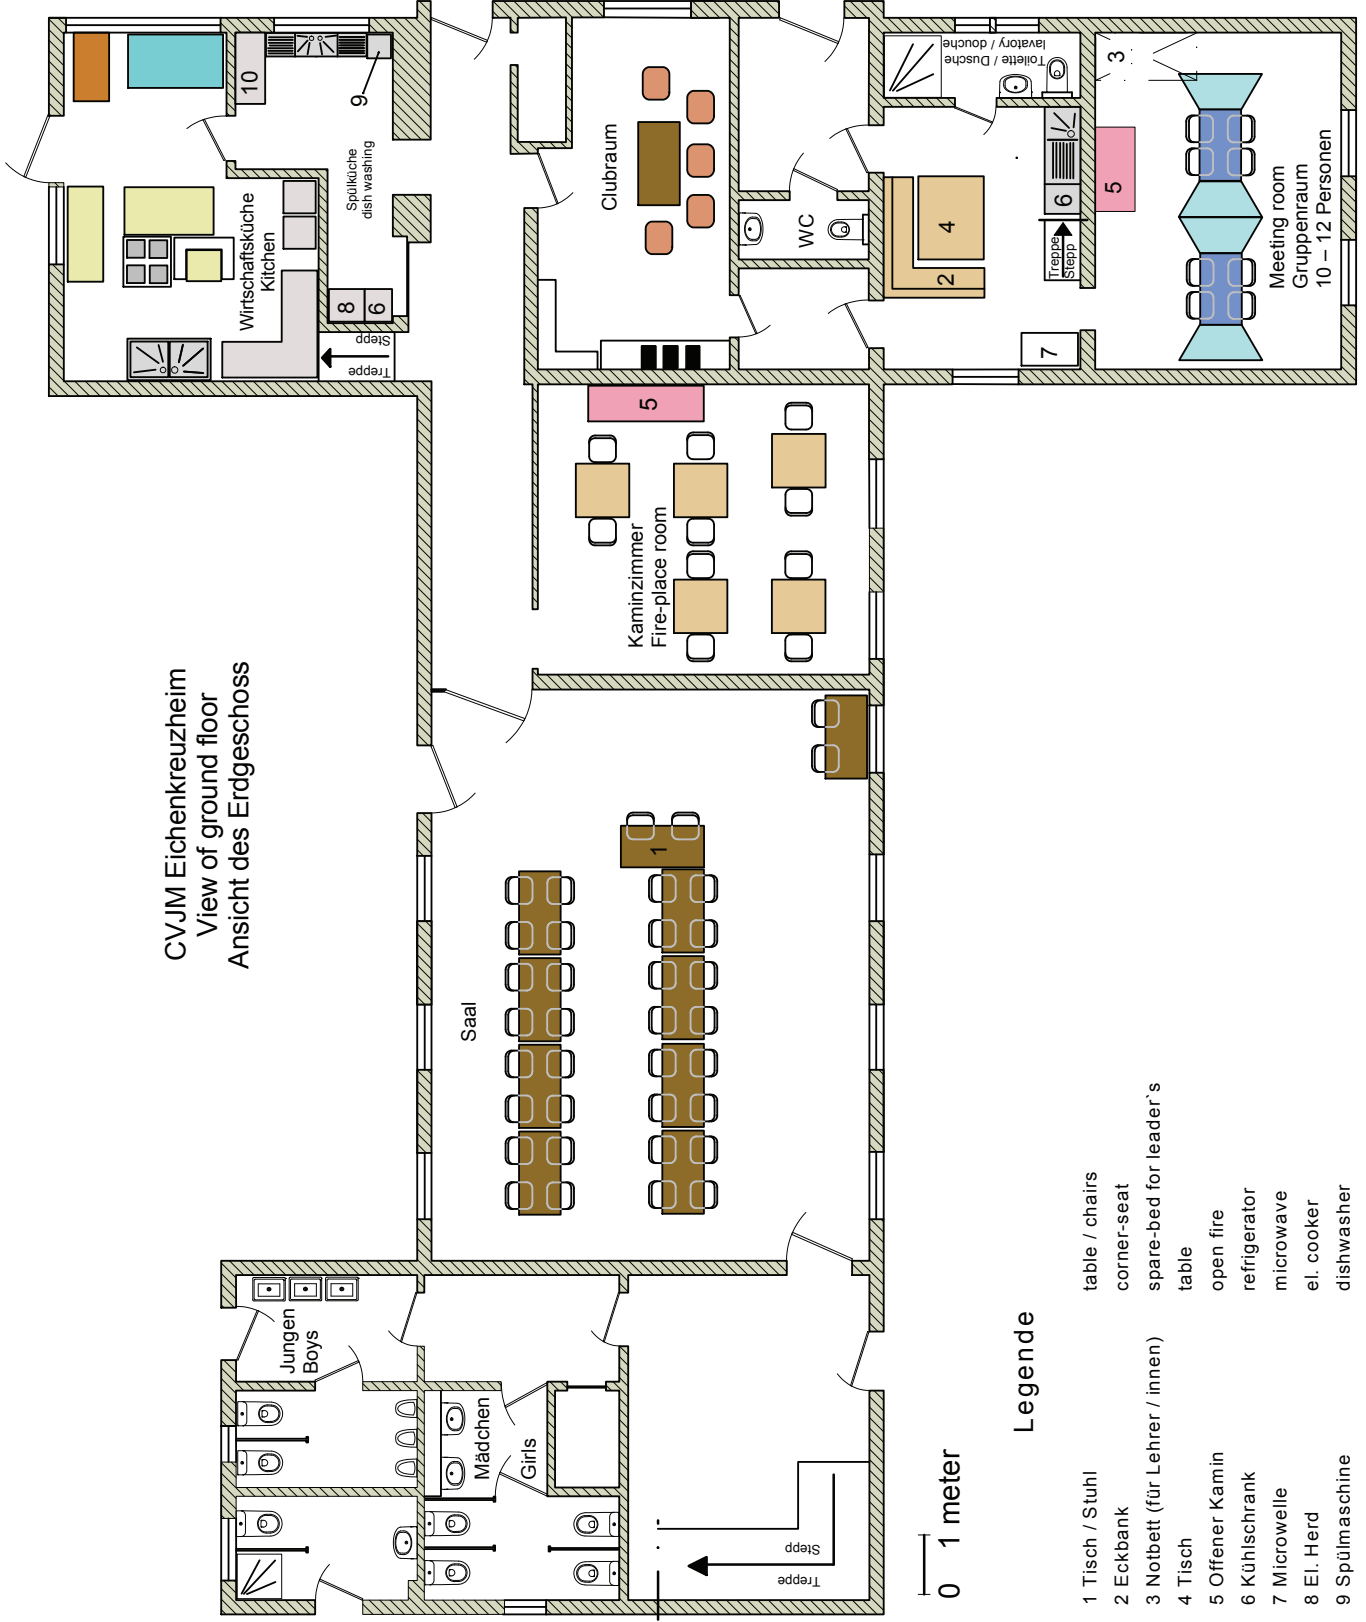

CVJM Eichenkreuzheim
View of ground floor
Ansicht des Erdgeschoss

0 1 meter

Legende

- | | |
|--------------------------------|------------------------|
| 1 Tisch / Stuhl | table / chairs |
| 2 Eckbank | corner-seat |
| 3 Notbett (für Lehrer / innen) | spare-bed for leader's |
| 4 Tisch | table |
| 5 Offener Kamin | open fire |
| 6 Kühlschrank | refrigerator |
| 7 Mikrowelle | microwave |
| 8 El. Herd | el. cooker |
| 9 Spülmaschine | dishwasher |
| 10 Geschirrschrank | dishes-cupboard |